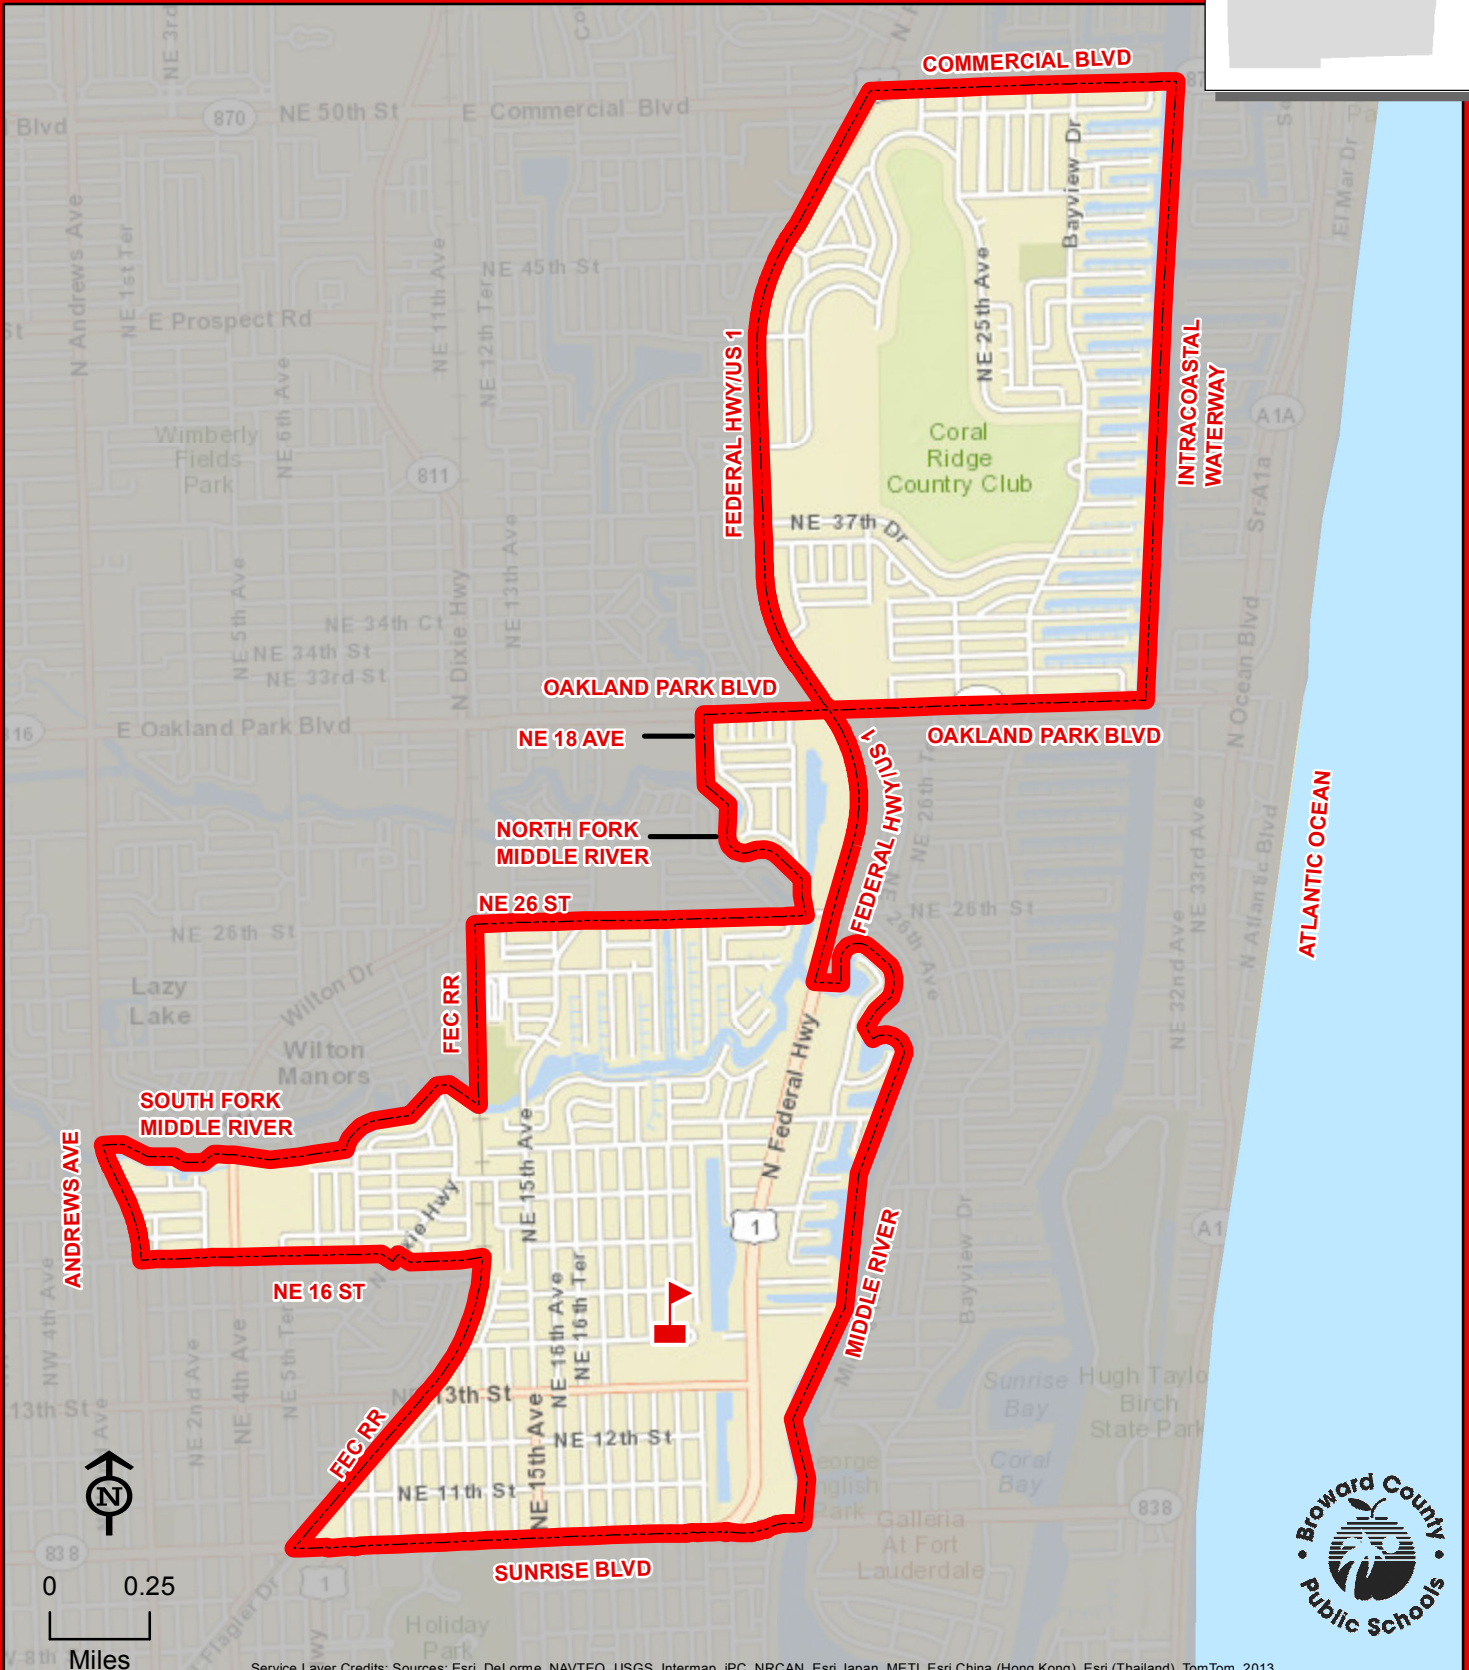

BENNETT ELEMENTARY SCHOOL

1755 NE 14 STREET
FORT LAUDERDALE, FLORIDA 33304
754-322-5450

BENNETT

Service Layer Credits: Sources: Esri, DeLorme, NAVTEQ, USGS, Intermap, IPC, NRCAN, Esri Japan, METI, Esri China (Hong Kong), Esri (Thailand), TomTom, 2013

THIS MAP IS FOR CONCEPTUAL PURPOSES ONLY AND SHOULD NOT BE USED FOR LEGAL BOUNDARY DETERMINATIONS